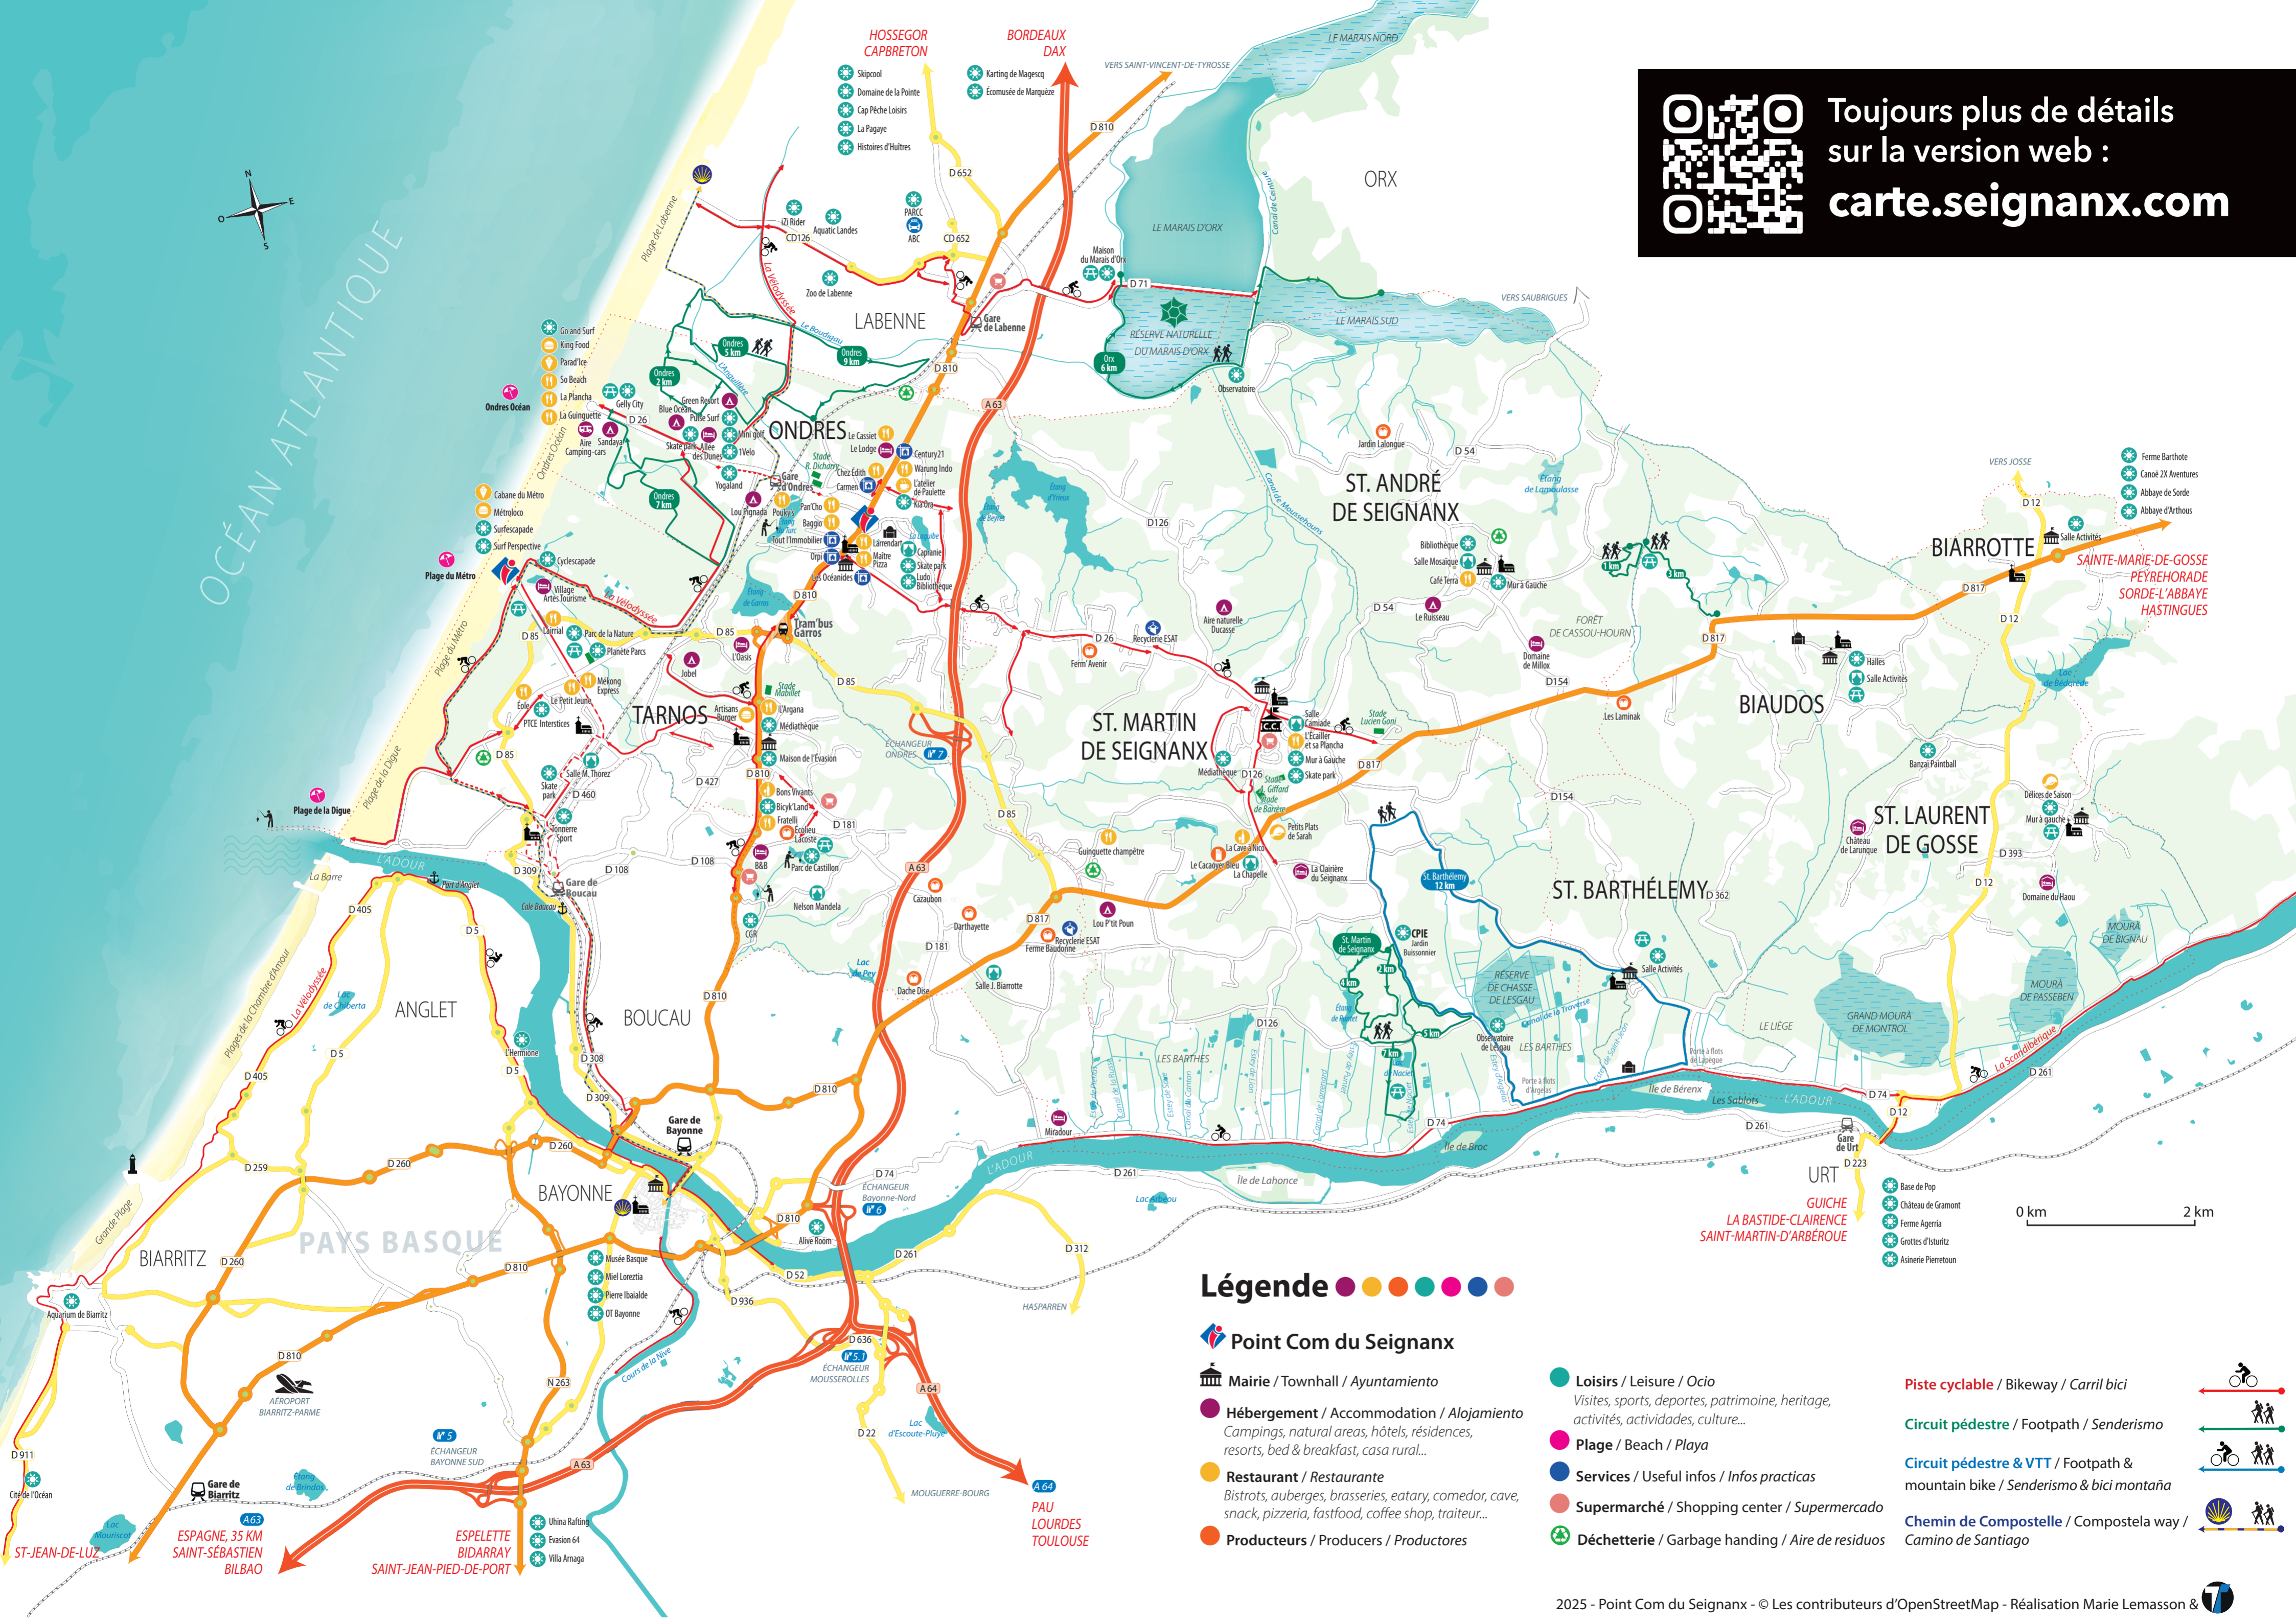

To describe a territory, nothing's better than a map! This print has its web version, instead of entrusting it to Google, we developed our own **carte.seignanx.com** that is powered by local contributors (open-data). It obviously specifies accommodations, restaurants and local contributors (open-data). It obviously specifies accommodations, restaurants and leisure activities, but also shops, facilities and services: walking and cycling tours, town halls, farm sales, waste sorting points, picnic tables, children's play areas... Looking for anything, you'll find it!

seignanx.com
Toujours plus de détails sur la version web : carte.seignanx.com

seignanx.com

seignanx.com
CARTE 2025

Bayonne	10 km						
Biarritz	20 km	10 km					
St Jean de Luz	30 km	20 km	10 km				
Peyrehorade	30 km	40 km	50 km	60 km			
Espelette	35 km	25 km	30 km	20 km	60 km		
St Sébastien (Esp.)	70 km	60 km	50 km	40 km	90 km	60 km	
	Seignanx	Bayonne	Biarritz	St Jean de Luz	Peyrehorade	Espelette	

rrtl.fr **trans-landes.fr**

seignanx.com

1819 avenue du 11 novembre 1918
40440 ONDRES

05 59 45 19 19

LANDE² Terre des possibles

Toujours plus de détails sur la version web : carte.seignanx.com

Légende

-  **Point Com du Seignanx**
-  **Mairie / Townhall / Ayuntamiento**
-  **Hébergement / Accommodation / Alojamiento**
Campings, natural areas, hôtels, résidences, resorts, bed & breakfast, casa rural...
-  **Restaurant / Restaurante**
Bistrot, auberges, brasseries, eatary, comedor, cave, snack, pizzeria, fastfood, coffee shop, traiteur...
-  **Producteurs / Producers / Productores**